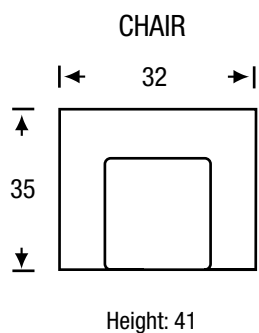

Legacy
LEATHER

Nathan Chair Collection

Furniture design in the light of innovation

Nathan

Seat Depth	21"
Seat Height	20"
Arm Height	26"

All measurements are approximate, sizes may vary

The Campio Group Fine Leather Furniture
180 New Huntington Rd., Unit 2,
Woodbridge, ON, L4H 0P5
Tel: 905.850.6636 • Fax: 905.850.6640