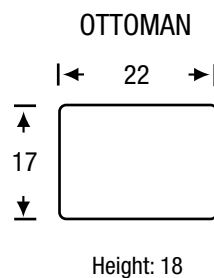

Legacy
LEATHER

Nathan Chair Collection

Furniture design in the light of innovation

Nathan

Seat Depth	21"
Seat Height	20"
Arm Height	26"

All measurements are approximate, sizes may vary

The Campio Group Fine Leather Furniture
180 New Huntington Rd., Unit 2,
Woodbridge, ON, L4H 0P5
Tel: 905.850.6636 • Fax: 905.850.6640